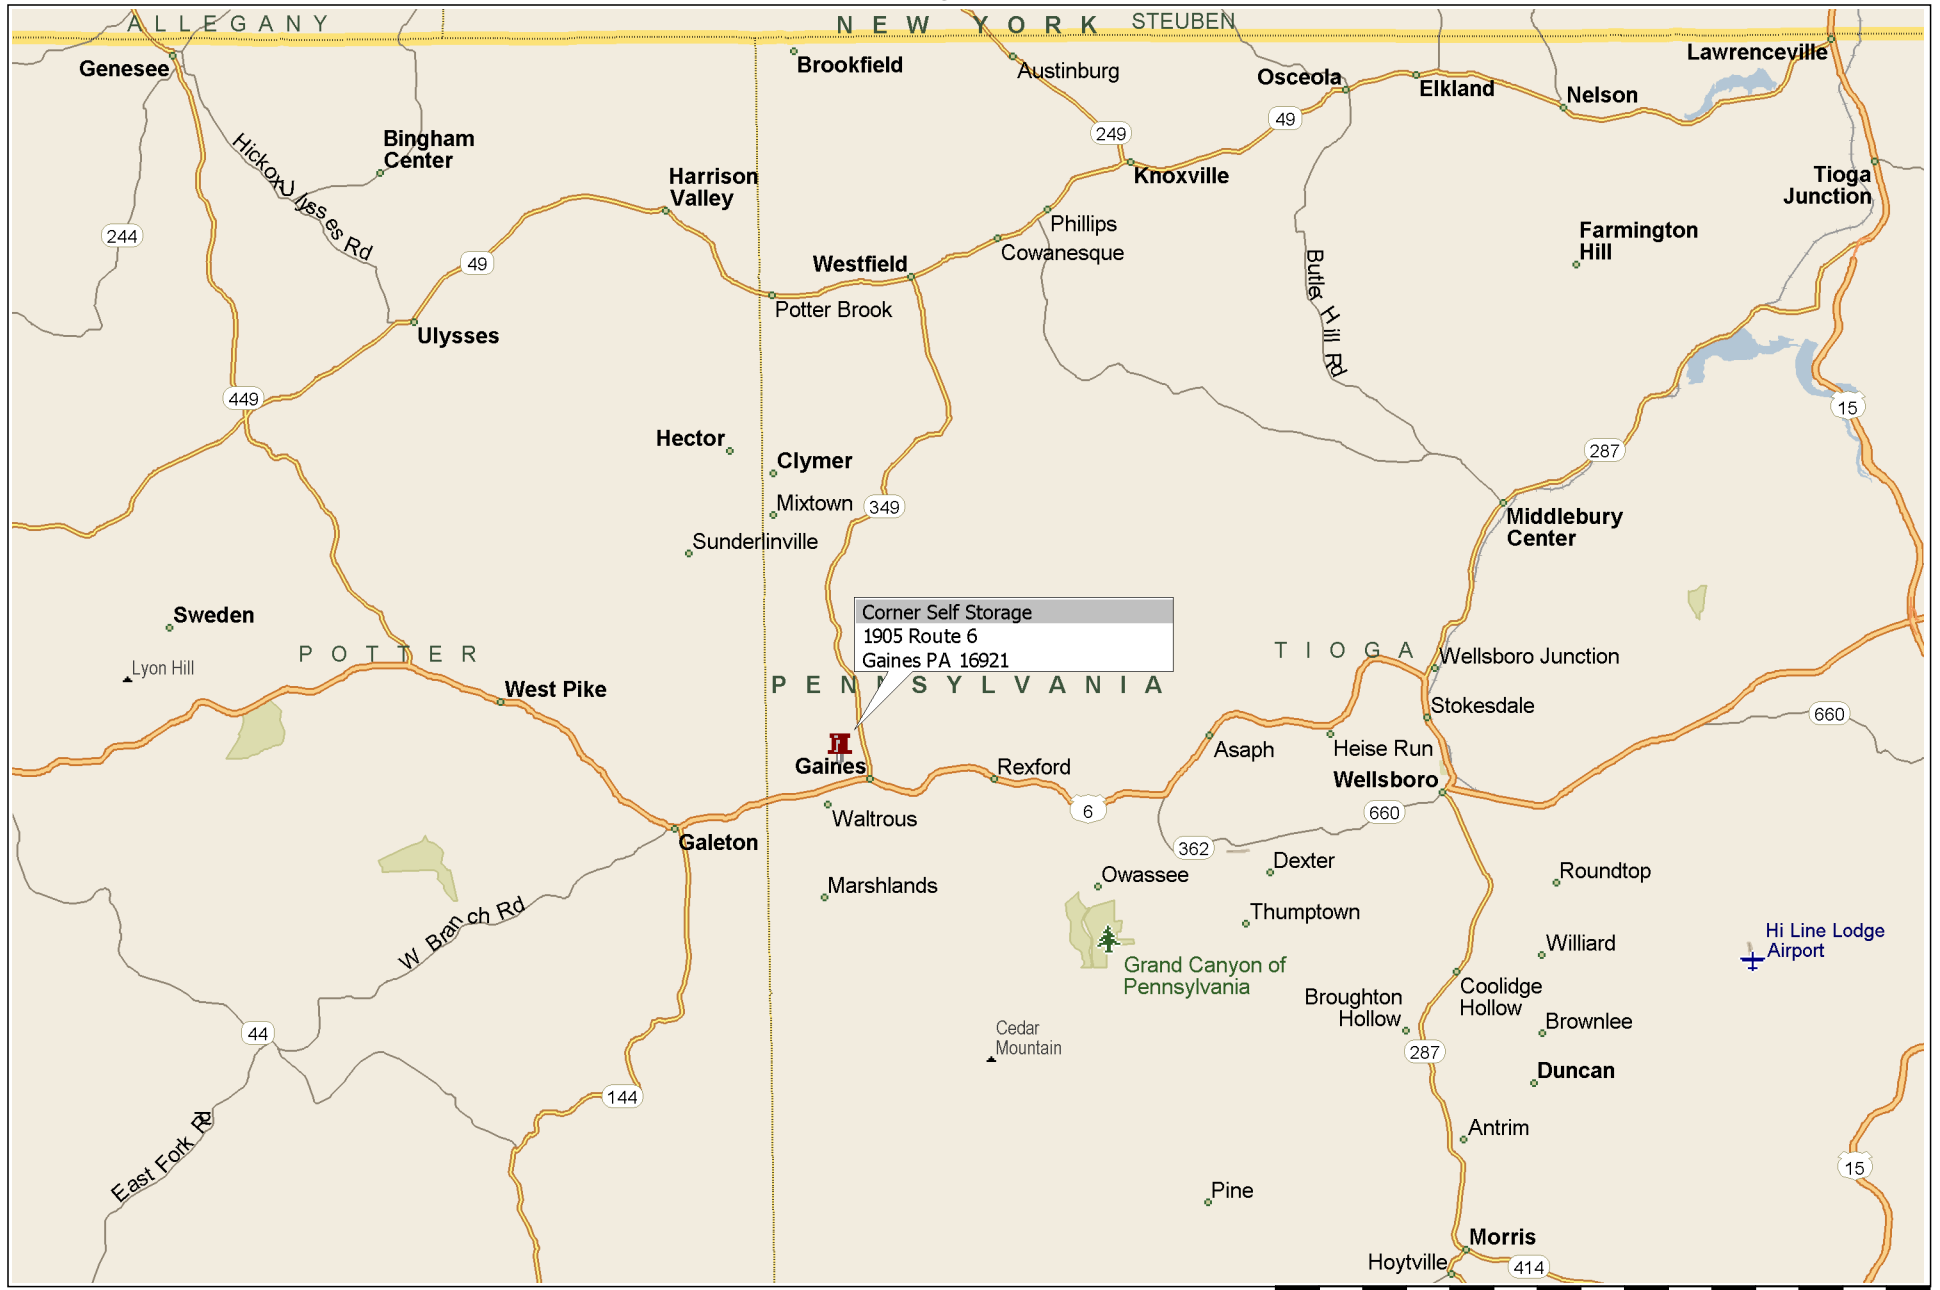

Corner Self Storage, Gaines PA 16921

0 mi 5 10 15